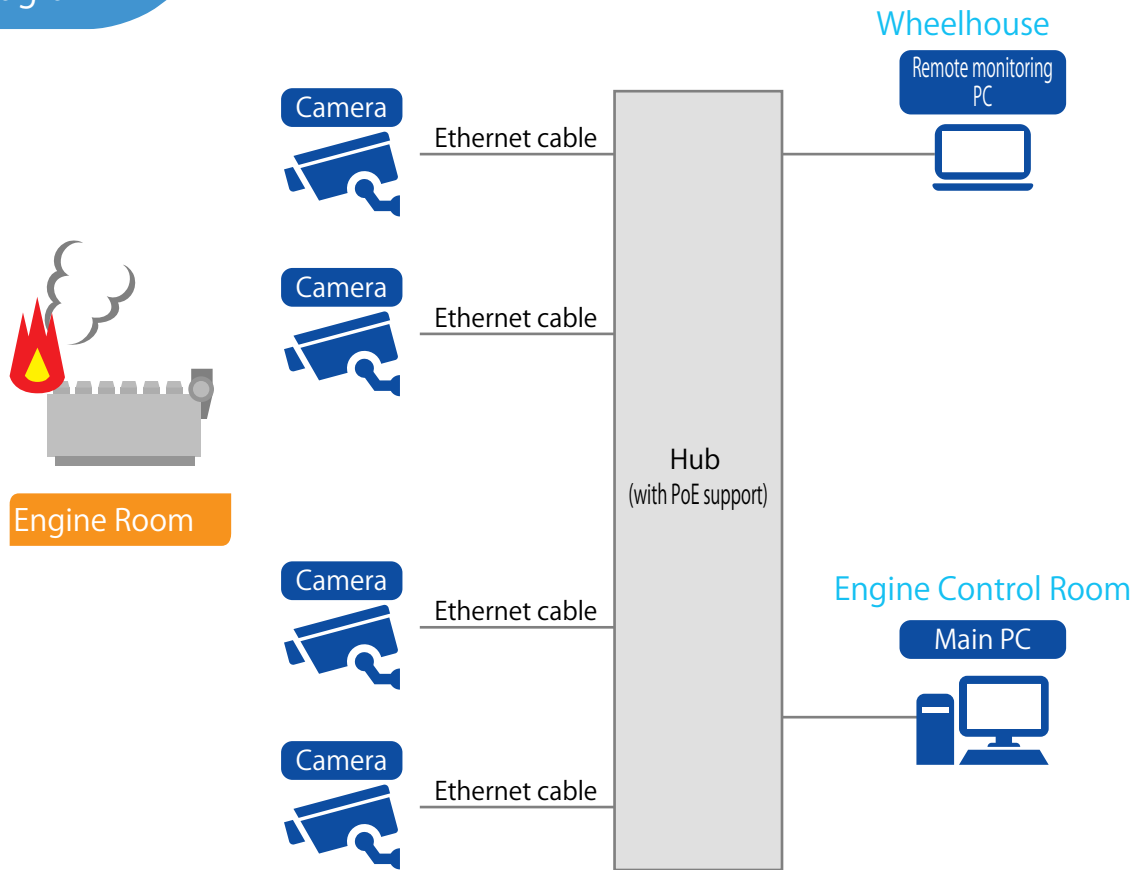

J-SiEye

JRCS Smart Eye System

24/7 Engine Room monitoring via webcam!
Protect your vessel and crew
by detecting early-warning signs of fire

Industrial Television System

J-SiEye

Helps prevent an onboard fire by detecting early-warning signs, alerting the crew, and recording the situation

Features

- 1 Simple, intuitive system design uses just webcams and computers
- 2 Enables real-time monitoring of onboard locations via a network of cameras
- 3 An audible alarm immediately alerts the crew to an abnormal situation
- 4 User-configurable, precise detection area helps prevent false alarms
- 5 Detection functionality is not affected by onboard vibration or flickering fluorescent lights
- 6 Records video footage of an abnormal situation, enabling later analysis
- 7 User-friendly interface ensures smooth operation

General Specification

*These specifications are subject to change.

- Power supply: AC 100~220 V
- Number of cameras: max. 6
- Supports connection to the onboard LAN
- OS: Windows 7 and above
- Supports connection to a remote monitoring PC
- Supports connection to 1 alarm device

Operating Environment

- Cameras cannot be installed in areas where they may be exposed to direct or reflected light from halogen lamps.
- Each camera must be placed within 15 m of its target detection area.
- A separate hub which supports Power-over-Ethernet (PoE) is necessary if the Ethernet cables are longer than 85 m.