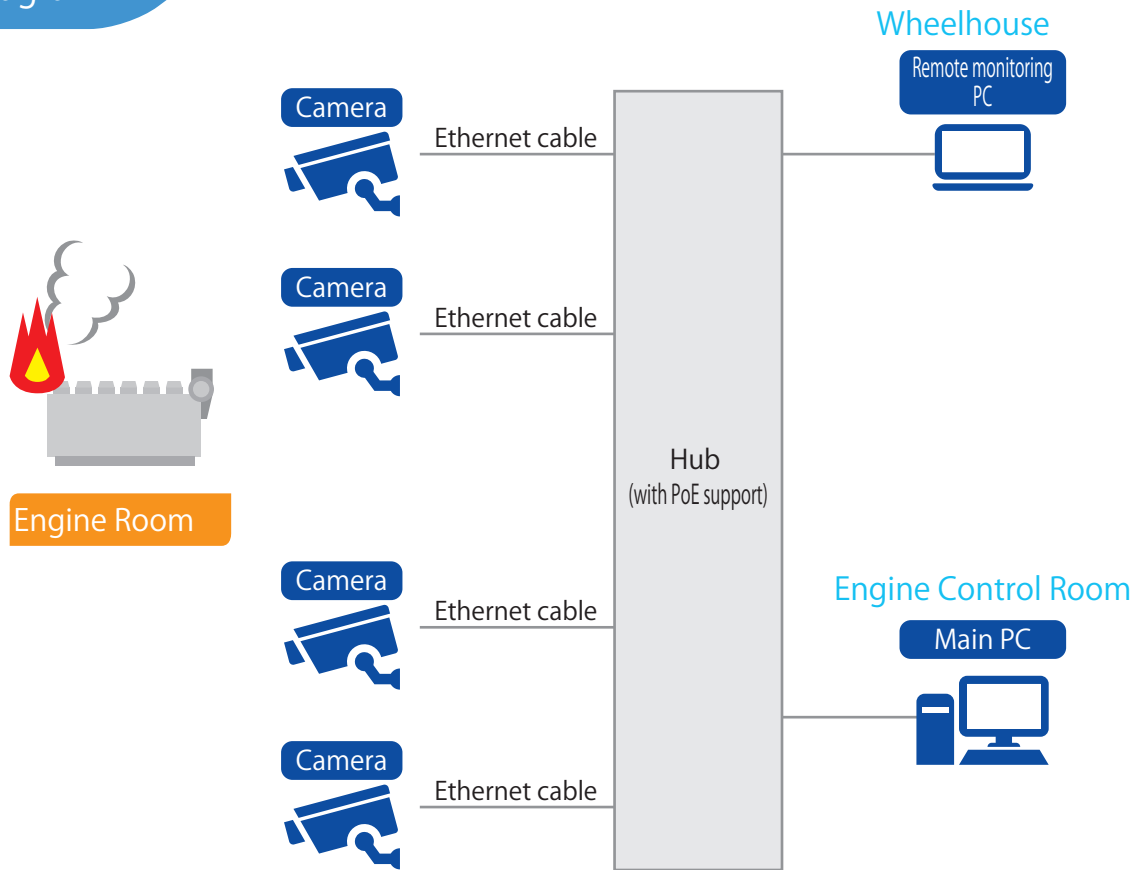

J-SiEye

JRCS Smart Eye System

24/7 Engine Room monitoring via webcam!
Protect your vessel and crew
by detecting early-warning signs of fire

Industrial Television System

J-SiEye

Helps prevent an onboard fire by detecting early-warning signs, alerting the crew, and recording the situation

Features

- 1 Simple, intuitive system design uses just webcams and computers
- 2 Enables real-time monitoring of onboard locations via a network of cameras
- 3 An audible alarm immediately alerts the crew to an abnormal situation
- 4 User-configurable, precise detection area helps prevent false alarms
- 5 Detection functionality is not affected by onboard vibration or flickering fluorescent lights
- 6 Records video footage of an abnormal situation, enabling later analysis
- 7 User-friendly interface ensures smooth operation

General Specification

*These specifications are subject to change.

- Power supply: AC 100~220 V
- Number of cameras: max. 6
- Supports connection to the onboard LAN
- OS: Windows 7 and above
- Supports connection to a remote monitoring PC
- Supports connection to 1 alarm device

Operating Environment

- Cameras cannot be installed in areas where they may be exposed to direct or reflected light from halogen lamps.
- Each camera must be placed within 15 m of its target detection area.
- A separate hub which supports Power-over-Ethernet (PoE) is necessary if the Ethernet cables are longer than 85 m.