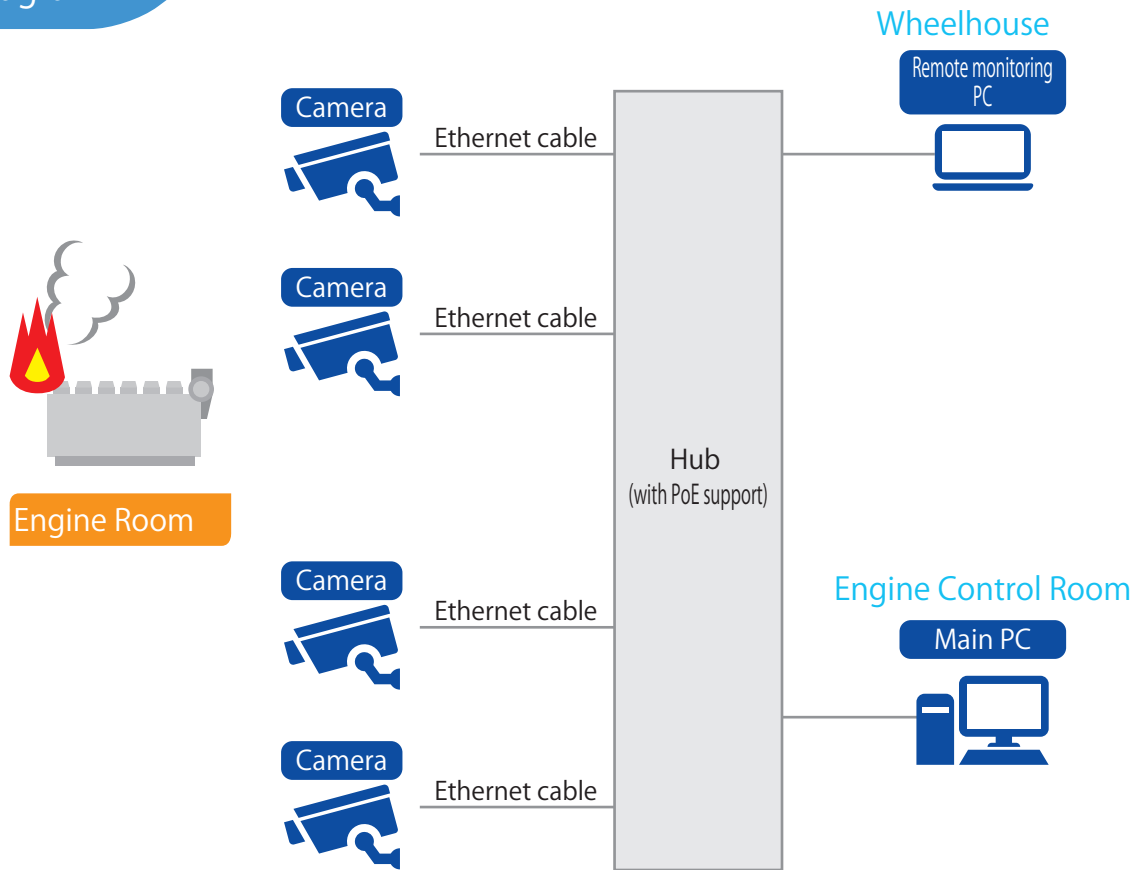

J-SiEye

JRCS Smart Eye System

24/7 Engine Room monitoring via webcam!
Protect your vessel and crew
by detecting early-warning signs of fire

Industrial Television System

J-SiEye

Helps prevent an onboard fire by detecting early-warning signs, alerting the crew, and recording the situation

Features

- 1 Simple, intuitive system design uses just webcams and computers
- 2 Enables real-time monitoring of onboard locations via a network of cameras
- 3 An audible alarm immediately alerts the crew to an abnormal situation
- 4 User-configurable, precise detection area helps prevent false alarms
- 5 Detection functionality is not affected by onboard vibration or flickering fluorescent lights
- 6 Records video footage of an abnormal situation, enabling later analysis
- 7 User-friendly interface ensures smooth operation

System Diagram

General Specification

*These specifications are subject to change.

- Power supply: AC 100~220 V
- Number of cameras: max. 6
- Supports connection to the onboard LAN
- OS: Windows 7 and above
- Supports connection to a remote monitoring PC
- Supports connection to 1 alarm device

Operating Environment

- Cameras cannot be installed in areas where they may be exposed to direct or reflected light from halogen lamps.
- Each camera must be placed within 15 m of its target detection area.
- A separate hub which supports Power-over-Ethernet (PoE) is necessary if the Ethernet cables are longer than 85 m.